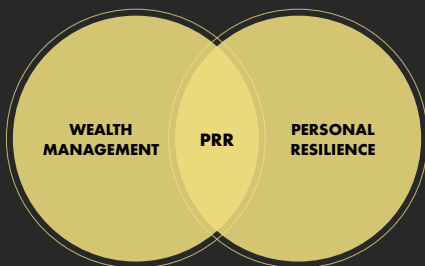

EXECUTION

- **Personal Resilience Report (PRR)**

From awareness to action

BUILD IT. LIVE IT. PROTECT IT.